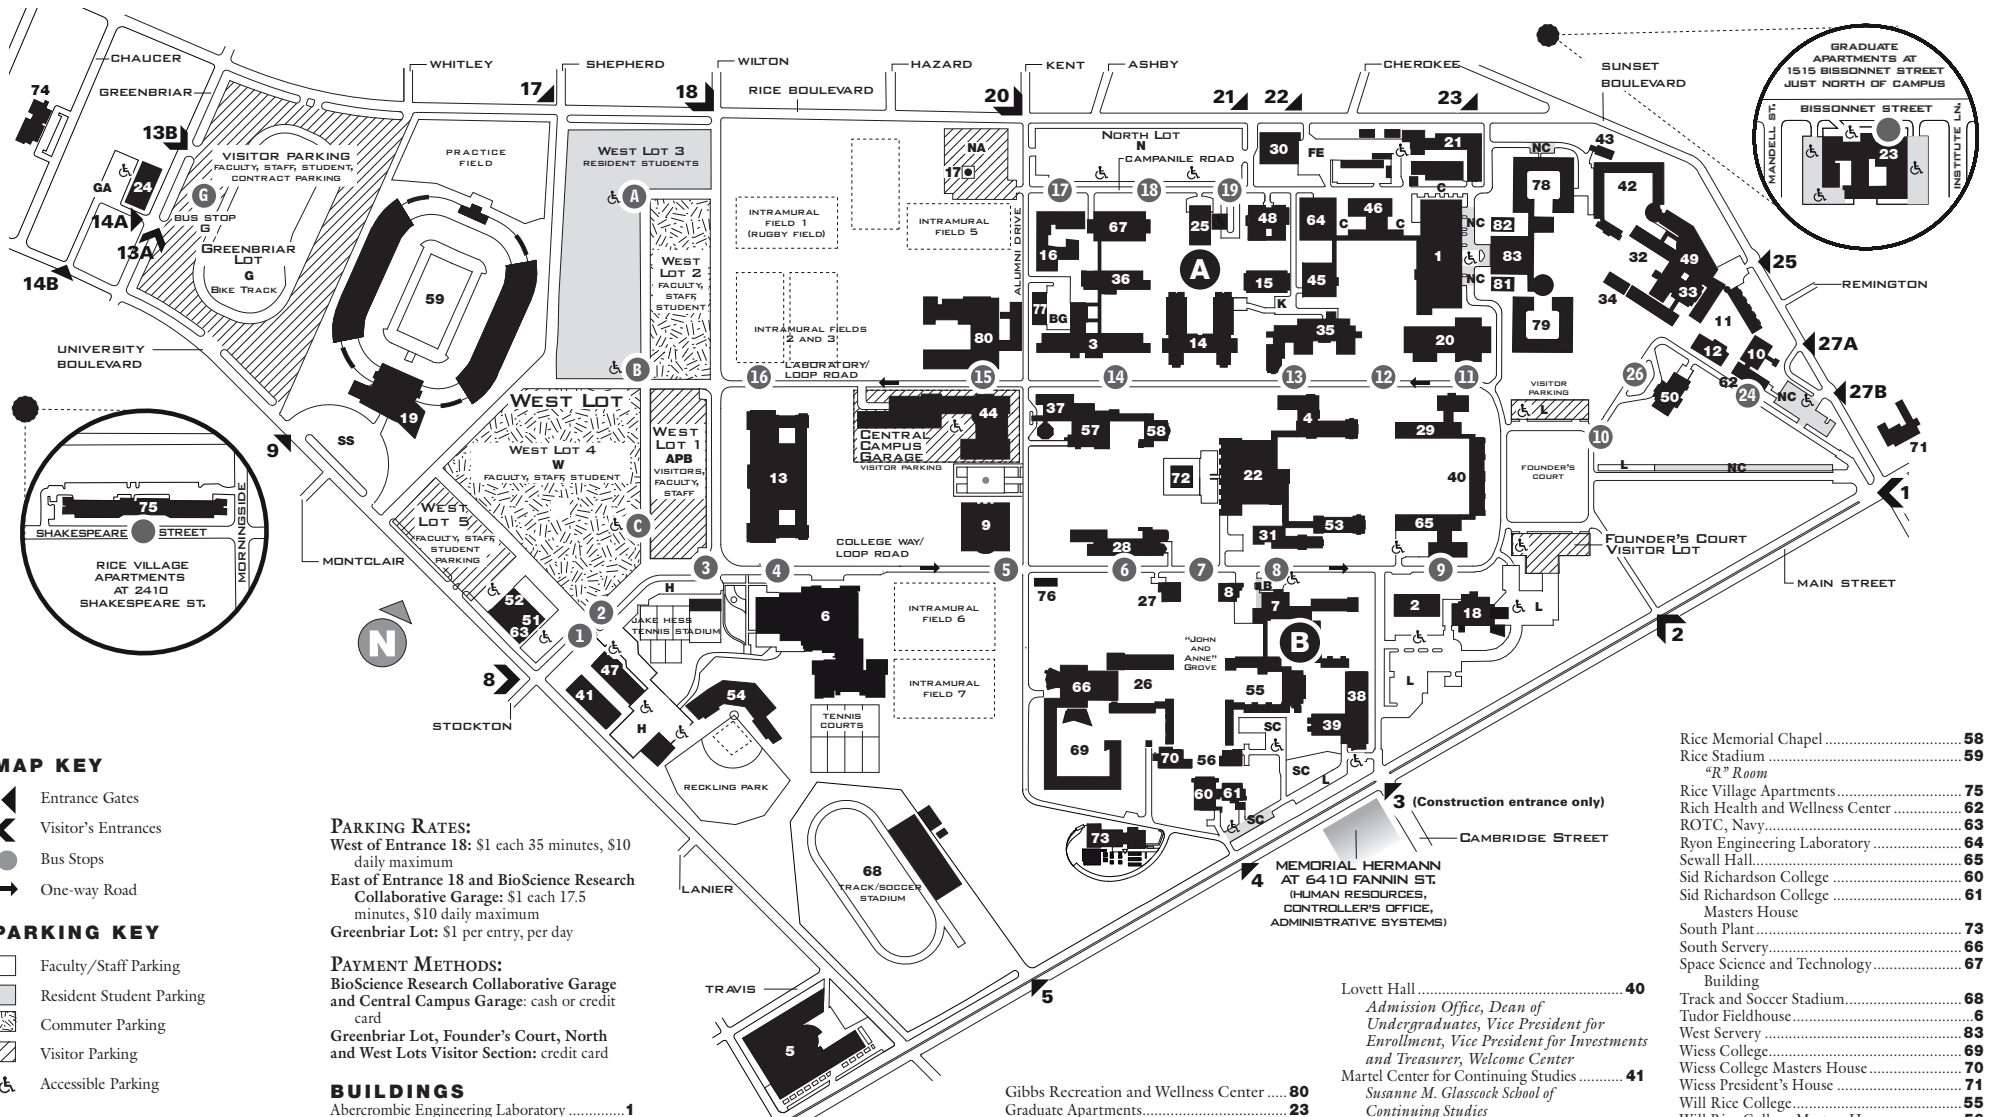

RICE UNIVERSITY CAMPUS MAP

MAP KEY

- Entrance Gates
- Visitor's Entrances
- Bus Stops
- One-way Road

PARKING KEY

- Faculty/Staff Parking
- Resident Student Parking
- Commuter Parking
- Visitor Parking
- Accessible Parking

PARKING LOTS:

- APB** Alice Pratt Brown Hall Lot
- B** Baker College-Housing & Dining Lot
- BG** Biology-Geology Lot
- BRC** BioScience Research Collaborative Garage
- C** Campanile Lot
- CG** Central Campus Garage
- FE** Facilities, Engineering and Planning Lot
- G** Greenbriar Lot
- GA** Greenbriar Annex
- H** Hess Court Lot
- K** Keck Lot
- L** Lovett Lot
- N** North Lot
- NA** North Annex Lot
- NC** North Colleges Residents Lot
- SC** South Colleges Residents Lot
- SS** South Stadium Lot
- W** West Lot

PARKING RATES:

West of Entrance 18: \$1 each 35 minutes, \$10 daily maximum
 East of Entrance 18 and BioScience Research Collaborative Garage: \$1 each 17.5 minutes, \$10 daily maximum
 Greenbriar Lot: \$1 per entry, per day

- Rice Memorial Chapel 58
- Rice Stadium 59
- *R* Room
- Rice Village Apartments 75
- Rich Health and Wellness Center 62
- ROTC, Navy 63
- Ryon Engineering Laboratory 64
- Sewall Hall 65
- Sid Richardson College 60
- Sid Richardson College 61
- Masters House
- South Plant 73
- South Servery 66
- Space Science and Technology Building 67
- Track and Soccer Stadium 68
- Tudor Fieldhouse 6
- West Servery 83
- Wiess College 69
- Wiess College Masters House 70
- Wiess President's House 71
- Will Rice College 55
- Will Rice College Masters House 56