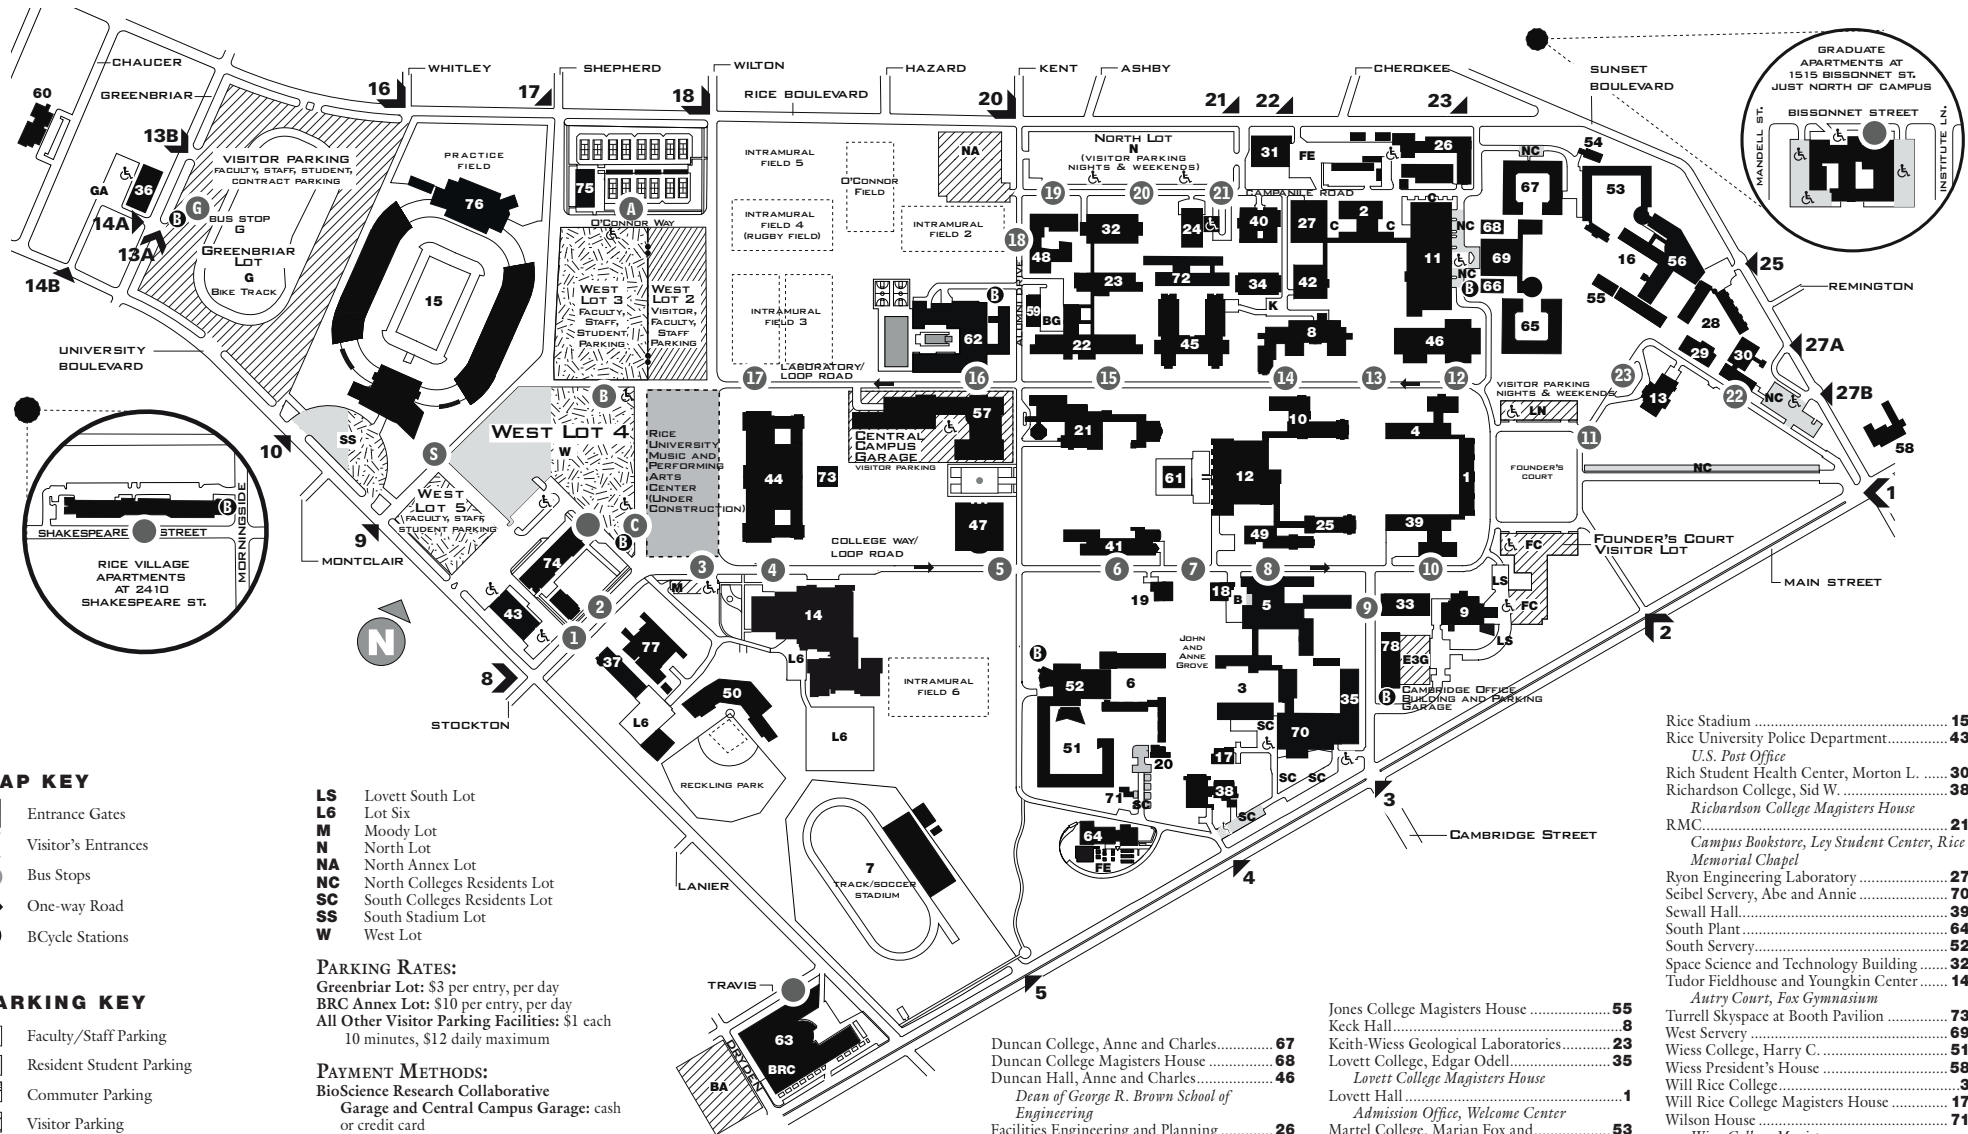

RICE UNIVERSITY CAMPUS MAP

MAP KEY

- ◀ Entrance Gates
- ◀ Visitor's Entrances
- Bus Stops
- One-way Road
- ⓑ BCycle Stations

- LS** Lovett South Lot
- L6** Lot Six
- M** Moody Lot
- N** North Lot
- NA** North Annex Lot
- NC** North Colleges Residents Lot
- SC** South Colleges Residents Lot
- SS** South Stadium Lot
- W** West Lot

PARKING RATES:
 Greenbriar Lot: \$3 per entry, per day
 BRC Annex Lot: \$10 per entry, per day
 All Other Visitor Parking Facilities: \$1 each 10 minutes, \$12 daily maximum

PARKING KEY

- Faculty/Staff Parking
- Resident Student Parking
- ▨ Commuter Parking
- ▨ Visitor Parking
- ♿ Accessible Parking

PAYMENT METHODS:
 BioScience Research Collaborative Garage and Central Campus Garage: cash or credit card
 All Other Visitor Parking Facilities: credit card only; used to enter and exit

PARKING LOTS:

- B** Baker College-Housing & Dining Lot
- BG** Biology-Geology Lot
- BA** BioScience Research Collaborative (BRC) Annex
- BRC** BioScience Research Collaborative Garage
- C** Campanile Lot
- CG** Central Campus Garage
- E3G** Entrance 3 Garage
- FC** Founder's Court Visitor Lot
- FE** Facilities, Engineering and Planning Lot
- G** Greenbriar Lot
- GA** Greenbriar Annex
- K** Keck Lot
- LN** Lovett North Lot

- Rice Stadium 15
- Rice University Police Department 43
- U.S. Post Office*
- Rich Student Health Center, Morton L. 30
- Richardson College, Sid W. 38
- Richardson College Magisters House*
- RMC 21
- Campus Bookstore, Ley Student Center, Rice Memorial Chapel*
- Ryon Engineering Laboratory 27
- Seibel Servery, Abe and Annie 70
- Sewall Hall 39
- South Plant 64
- South Servery 52
- Space Science and Technology Building 32
- Tudor Fieldhouse and Youngkin Center 14
- Antry Court, Fox Gymnasium*
- Turrell Skyspace at Booth Pavilion 73
- West Servery 69
- Wiess College, Harry C. 51
- Wiess President's House 58
- Will Rice College 3
- Will Rice College Magisters House 17
- Wilson House 71
- Wiess College Magisters*