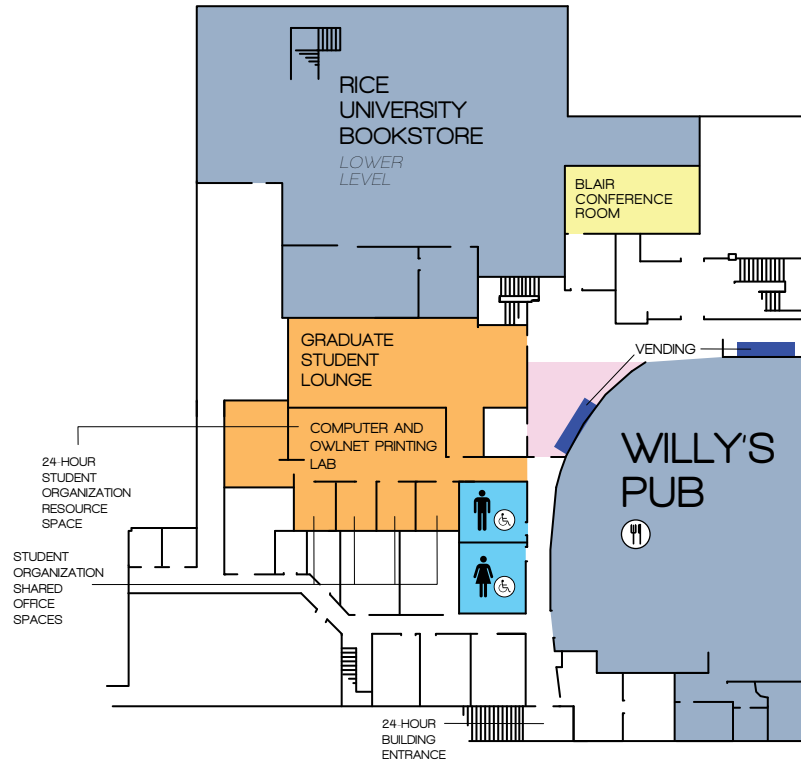

# RICE STUDENT CENTER

LEY STUDENT CENTER  
 RICE MEMORIAL CENTER  
 CHAPEL  
 CLOISTERS

- BATHROOMS
- CONFERENCE, MEETING ROOM
- SEATING AREA
- FOOD AND RETAIL OPERATIONS
- STUDENT ORGANIZATIONS
- OFFICE SPACE
- OUTDOOR GREEN SPACE
- INFORMATION DESK
- ELEVATOR

LOWER LEVEL