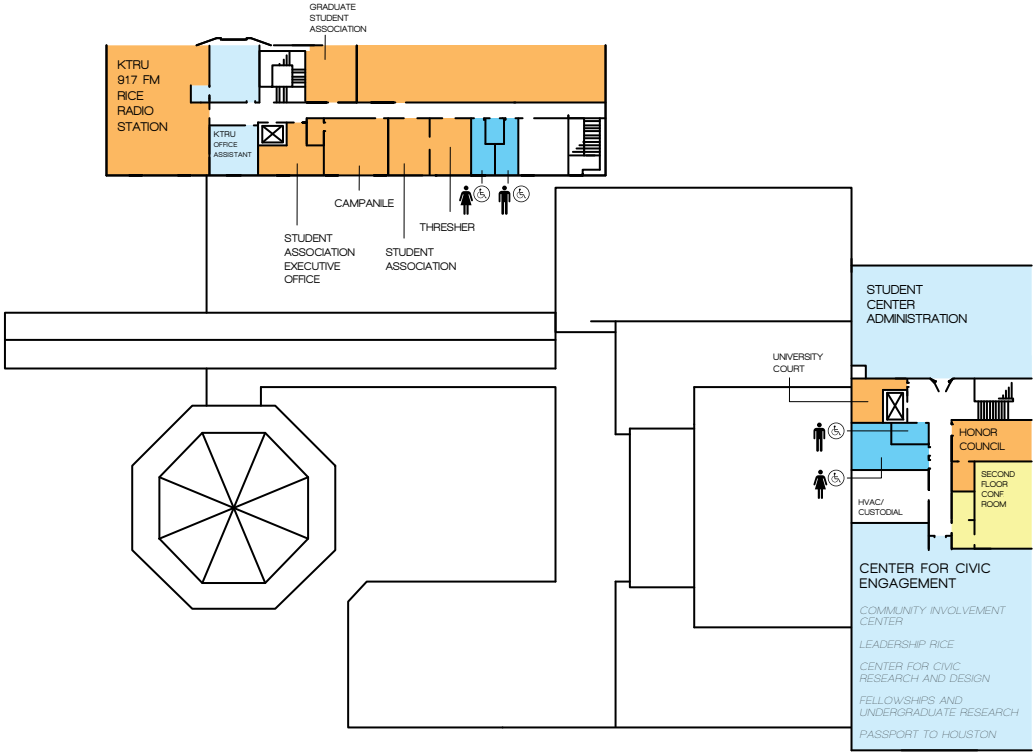

# RICE STUDENT CENTER

LEY STUDENT CENTER  
 RICE MEMORIAL CENTER  
 CHAPEL  
 CLOISTERS

- BATHROOMS
- CONFERENCE MEETING ROOM
- SEATING AREA
- FOOD AND RETAIL OPERATIONS
- STUDENT ORGANIZATIONS
- OFFICE SPACE
- OUTDOOR GREEN SPACE
- INFORMATION DESK
- ELEVATOR

SECOND FLOOR