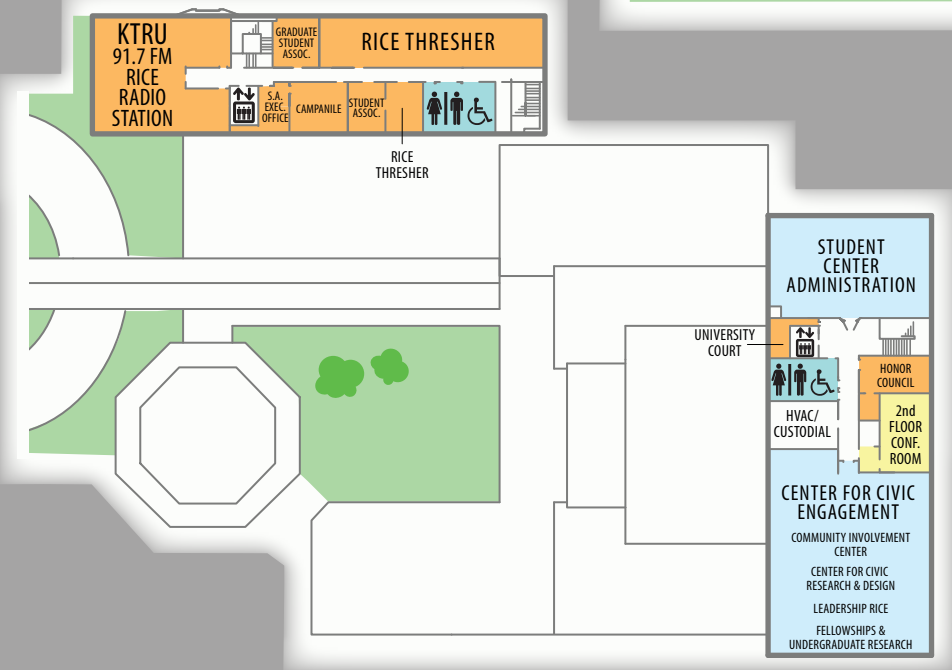

-  COFFEEHOUSE
-  ELEVATOR
-  BIKE RACK
-  RESTROOMS
-  INFO DESK
-  FOOD & DRINK
-  WHEELCHAIR ACCESSIBLE
-  CONFERENCE / MEETING ROOM
-  LOUNGE AREA
-  FOOD & RETAIL OPERATIONS
-  STUDENT ORGANIZATIONS
-  OFFICE SPACE
-  INFORMATION DESK

GROUND FLOOR

SECOND FLOOR

BASEMENT

RICE STUDENT CENTER

LEY STUDENT CENTER
 RICE MEMORIAL CENTER
 CHAPEL
 CLOISTERS