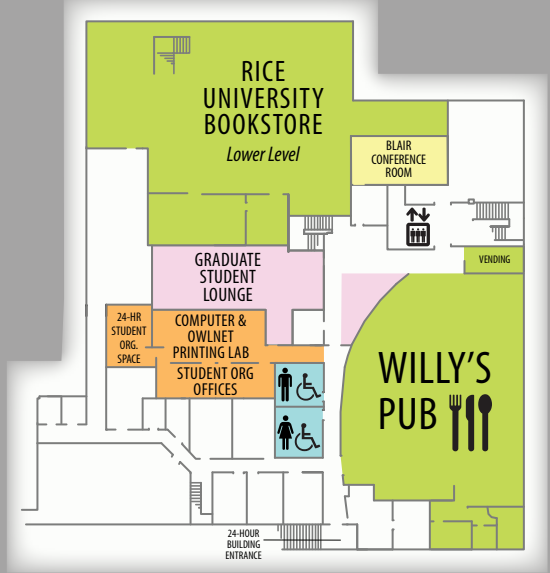

-  COFFEEHOUSE
-  ELEVATOR
-  BIKE RACK
-  RESTROOMS
-  INFO DESK
-  FOOD & DRINK
-  WHEELCHAIR ACCESSIBLE
-  CONFERENCE / MEETING ROOM
-  LOUNGE AREA
-  FOOD & RETAIL OPERATIONS
-  STUDENT ORGANIZATIONS
-  OFFICE SPACE
-  INFORMATION DESK

GROUND FLOOR

SECOND FLOOR

BASEMENT

RICE STUDENT CENTER

LEY STUDENT CENTER
 RICE MEMORIAL CENTER
 CHAPEL
 CLOISTERS