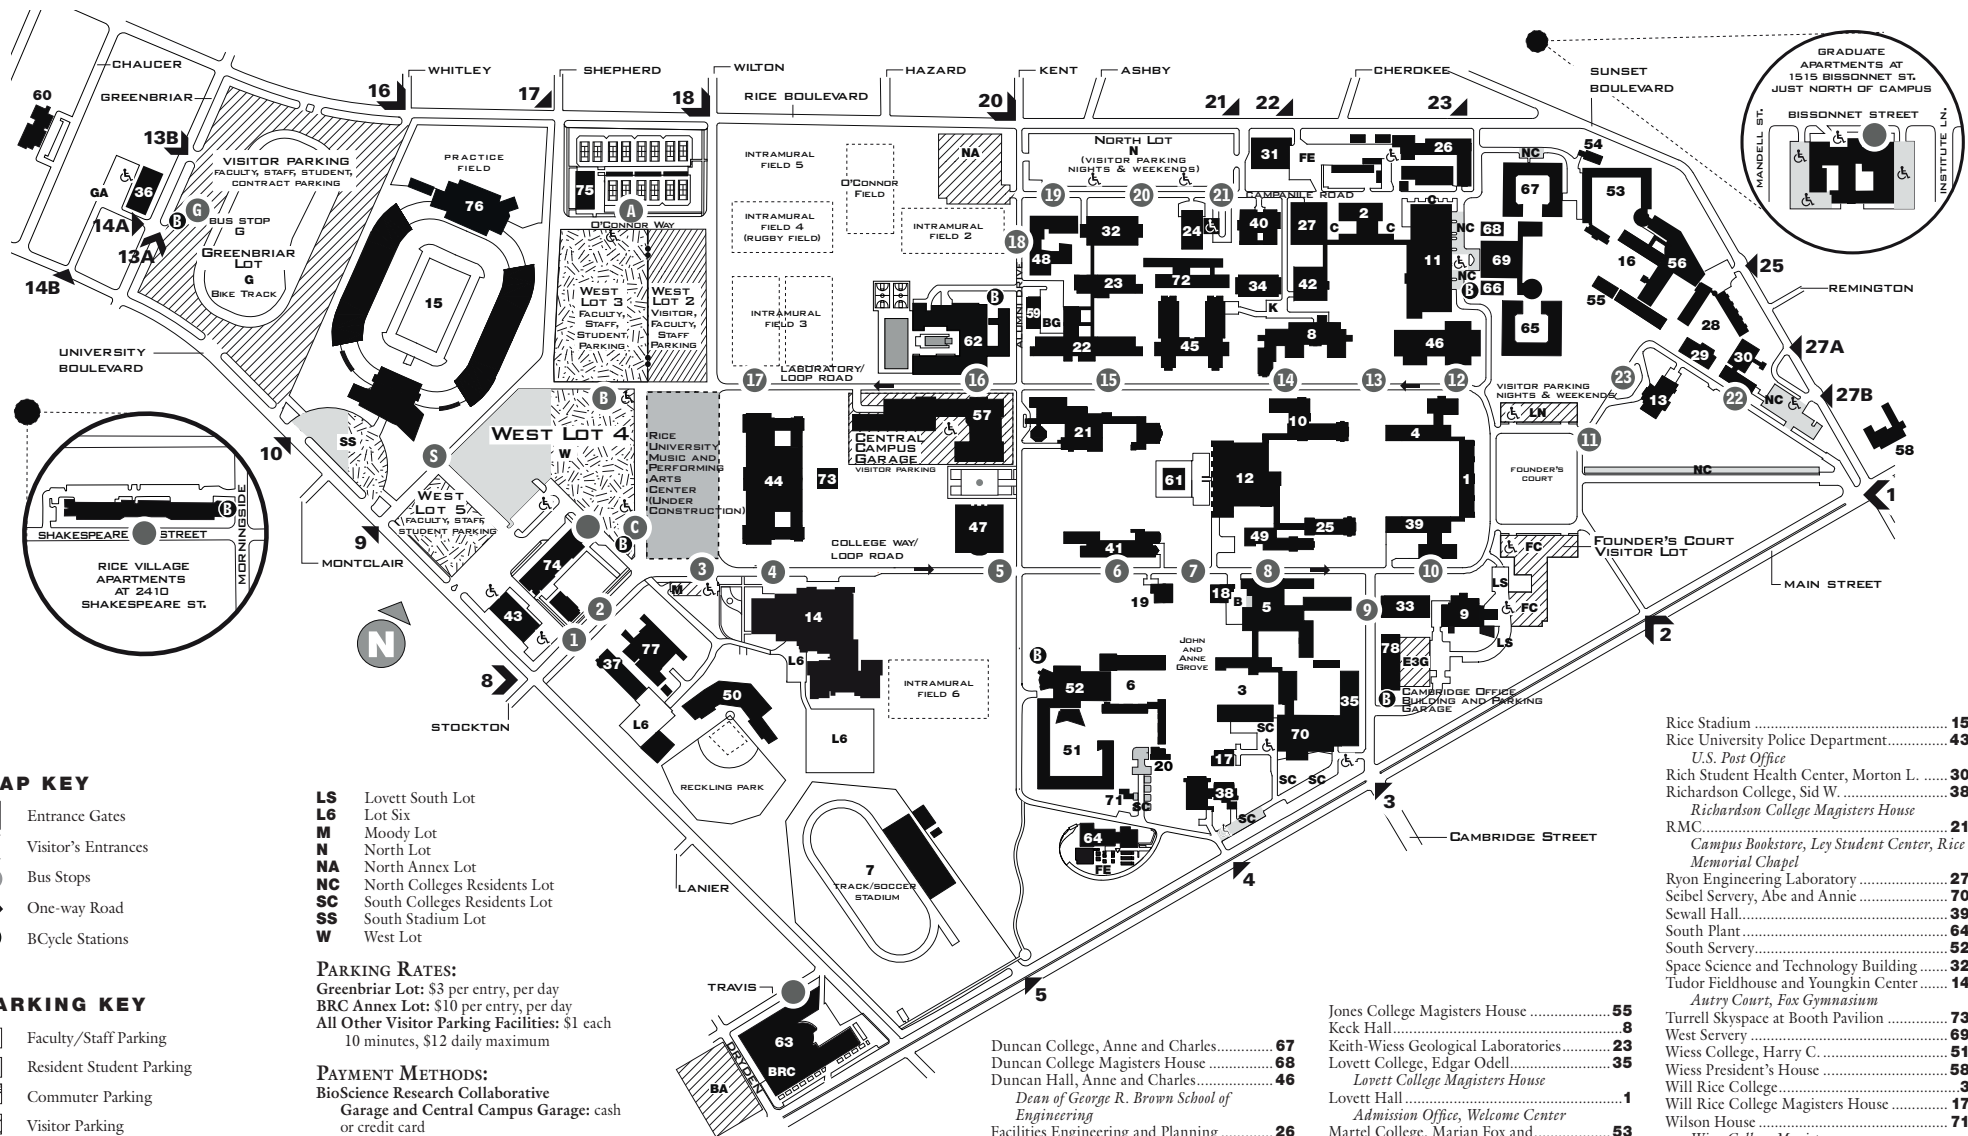

RICE UNIVERSITY CAMPUS MAP

MAP KEY

- ◀ Entrance Gates
- ◀ Visitor's Entrances
- Bus Stops
- One-way Road
- ⓑ BCycle Stations

- LS Lovett South Lot
- L6 Lot Six
- M Moody Lot
- N North Lot
- NA North Annex Lot
- NC North Colleges Residents Lot
- SC South Colleges Residents Lot
- SS South Stadium Lot
- W West Lot

PARKING RATES:
 Greenbriar Lot: \$3 per entry, per day
 BRC Annex Lot: \$10 per entry, per day
 All Other Visitor Parking Facilities: \$1 each 10 minutes, \$12 daily maximum

PAYMENT METHODS:
 BioScience Research Collaborative Garage and Central Campus Garage: cash or credit card
 All Other Visitor Parking Facilities: credit card only; used to enter and exit

PARKING KEY

- Faculty/Staff Parking
- ▒ Resident Student Parking
- ▨ Commuter Parking
- ▤ Visitor Parking
- ♿ Accessible Parking

PARKING LOTS:

- B** Baker College-Housing & Dining Lot
- BG** Biology-Geology Lot
- BA** BioScience Research Collaborative (BRC) Annex
- BRC** BioScience Research Collaborative Garage
- C** Campanile Lot
- CG** Central Campus Garage
- E3G** Entrance 3 Garage
- FC** Founder's Court Visitor Lot
- FE** Facilities, Engineering and Planning Lot
- G** Greenbriar Lot
- GA** Greenbriar Annex
- K** Keck Lot
- LN** Lovett North Lot

- Rice Stadium 15
- Rice University Police Department 43
- U.S. Post Office
- Rich Student Health Center, Morton L. 30
- Richardson College, Sid W. 38
- Richardson College Magisters House
- RMC 21
- Campus Bookstore, Ley Student Center, Rice Memorial Chapel
- Ryon Engineering Laboratory 27
- Seibel Servery, Abe and Annie 70
- Sewall Hall 39
- South Plant 64
- South Servery 52
- Space Science and Technology Building 32
- Tudor Fieldhouse and Youngkin Center 14
- Autry Court, Fox Gymnasium
- Turrell Skyspace at Booth Pavilion 73
- West Servery 69
- Wiess College, Harry C. 51
- Wiess President's House 58
- Will Rice College 3
- Will Rice College Magisters House 17
- Wilson House 71
- Wiess College Magisters